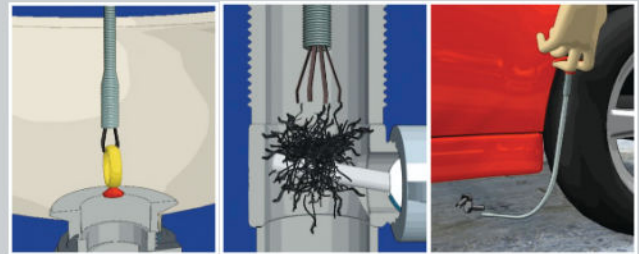

Long length helps access hard to reach spaces to pickup dropped items or remove clog/debris from sink, tub. Shower drains

02 ROBUST CONSTRUCTION

High Quality Spring Steel with Plating

03 REUSABLE DESIGN

Can be used multiple times in variety of applications

04 MUST HAVE TOOL

for Home, Auto, Garage, Camping

05 MAGNETIC PICK-UP

Helps lift Nails, Keys, Screws, Nuts etc

06 ERGONOMIC HANDLE DESIGN

Reduces the effort needed to use the tool

Model	Size	Feature
PF0405	28"	Standard
PF0406	36"	Standard
PF0408	60"	Standard
PF0414	24"	Magnetic
PF0415	28"	Magnetic
PF0418	36"	Magnetic
PF0419	60"	Magnetic
PF0420	72"	Standard
PF0421	96"	Standard

TOOLS

Quickly Unclog Your Sink, Shower, Bathtub

Retrieves jewelry from sink

Removes Hair & Debris from Drain

Retrieves small parts from hard to reach places

OffShelf QP Display Options Available